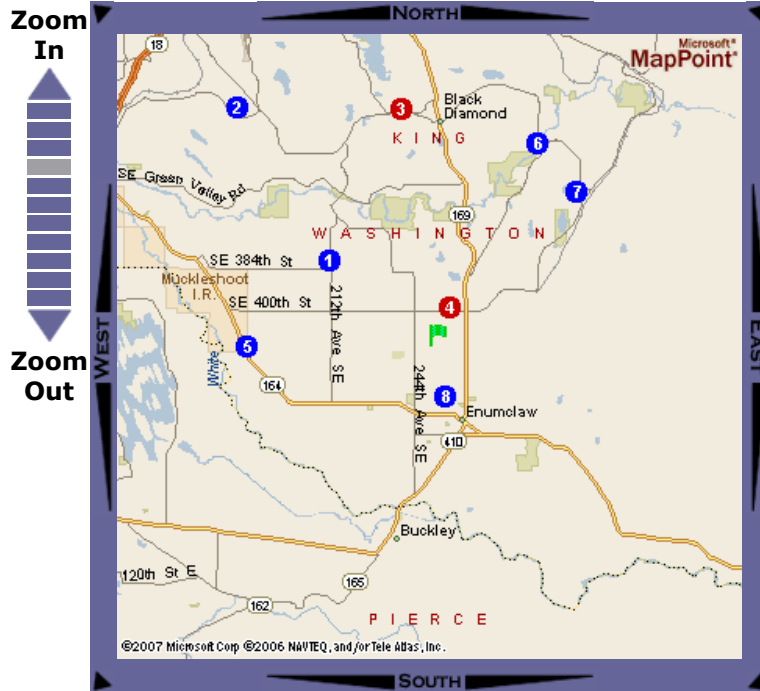

**Jack Venrick**

**From:** "Jack Venrick" <jacksranch@skynetbb.com>  
**Sent:** Tuesday, September 04, 2007 9:43 PM  
**Subject:** There are 8 Sex Offenders Living within 15 miles of our homes

**There are 8 sex offenders living within 15 miles of our neighborhood, two within a few miles according to this site. Profiles of each are linked below. Keep your doors and first floor windows locked at night.**

Jack

<http://ml.waspc.org/SearchAround.aspx>

Washington Association of Sheriffs and Police Chiefs Brings You  
**The Washington State Sex Offender Information Center**

Search for Offender by   [ADVANCED SEARCH](#)

**MAP TIPS**

- ▶To direct the map click on the desired direction: North, Northeast, East, Southeast, South, Southwest, West, or Northwest. Below, the list of offenders will refresh with every navigation.
- ▶The arrows to the left of the map allow you to zoom in and out. The list of offenders will refresh with every zoom.

Level III Sex Offenders - ● Level II Sex Offenders - ● Search Address - 🏠

**OFFENDERS WITH VALID ADDRESSES**

Index	Name	Address	City	Zip
1	<a href="#">Bellack, George Zane</a>	380xx 212th Ave SE	Auburn	98092
2	<a href="#">Bevins, Mark Duane</a>	322xx 176th SE	Auburn	98092
3	<a href="#">Moles, Jason Matthew</a>	322xx Morgan Drive	Black Diamond	98010
4	<a href="#">Christenson, Kyle Lee</a>	398xx 258th Ave SE	Enumclaw	98022